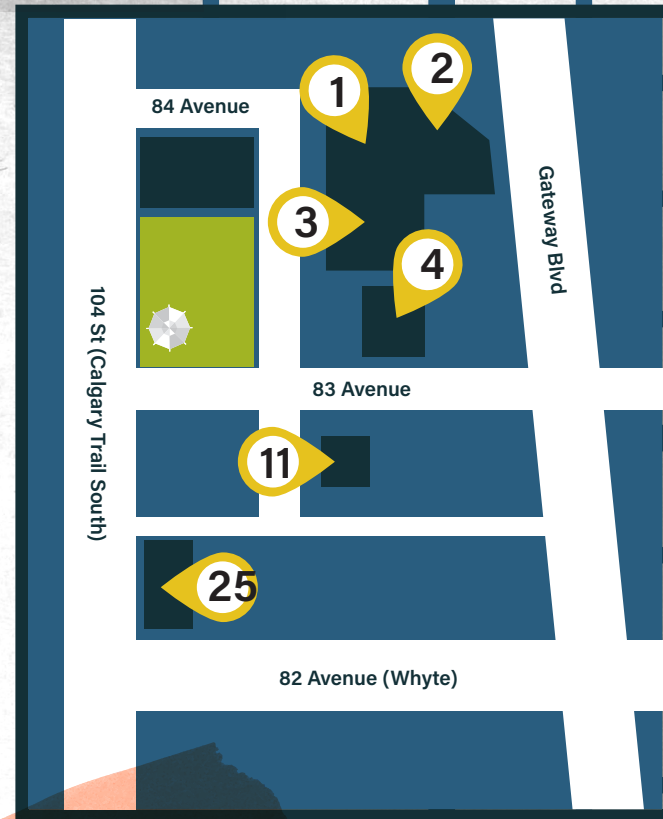

VENUE LISTING

- **1 ATB Westbury Theatre**
  10330 84 Ave (NW corner of Arts Barns)
  1 minutes
- **2 Big Rock Backstage Theatre**
  10330 84 Ave (NE corner of Arts Barns)
  1 minutes
- **3 Nordic Studio Theatre**
  10330 84 Ave (SW corner of Arts Barns)
  1 minutes
- **4 Walterdale Theatre**
  10322 83 Ave
  2 minutes
- **5 Acacia Hall**
  10433 83 Ave
  5 minutes
- **6 Gateway Theatre**
  8529 Gateway Blvd NW
  4 minutes
- **7 Chianti Yardbird Suite**
  11 Tommy Banks Way
  5 minutes
- **8 Kick Point Old Strathcona Performing Arts Centre**
  8426 Gateway Blvd
  3 minutes
- **11 Varscona Theatre**
  10329 83 Ave
  3 minutes
- **12 Garneau Theatre**
  8712 109 St
  18 minutes
- **13 SERVUS Theatre at La Cité Francophone**
  8627 91 St (Rue Marie-Anne Gaboury)
  35 minutes
- **14 La Cité Auditorium**
  8627 91 St (Rue Marie-Anne Gaboury)
  35 minutes
- **15 Campus Saint-Jean Auditorium**
  8406 91 St (Rue Marie-Anne Gaboury)
  35 minutes
- **16 Sue Paterson Memorial Theatre at Campus Saint-Jean**
  8406 91 St (Rue Marie-Anne Gaboury)
  35 minutes
- **17 The Grindstone - Comedy Theatre**
  10019 81 Ave
  12 minutes
- **18 The Luther Center**
  10014 81 Ave
  12 minutes
- **19 The Lumos Dental Stage**
  9562 82 Ave (Upstairs)
  18 minutes
- **20 The Sewing Machine Factory**
  9562 82 Ave (Downstairs)
  18 minutes
- **21 The Sanctuary Stage at Holy Trinity Anglican Church**
  10037 84 Ave
  10 minutes
- **22 The De Villars Jones LLP Stage at Holy Trinity Anglican Church**
  10037 84 Ave
  10 minutes
- **23 Strathcona High School**
  10450 72 Ave
  23 minutes
- **24 Sugar Swing**
  10019 80 Ave
  12 minutes
- **25 Spotlight Cabaret**
  8217 104 St
  3 minutes
- **26 Thomas Bennett Room at the Varscona Hotel**
  8208 106 St
  10 minutes
- **27 Nancy Power Theatre at the Roxy**
  10708 124 St
  76 minutes
- **28 Lorne Cardinal Theatre at the Roxy**
  10708 124 St
  76 minutes
- **29 Woodcroft Community Hall**
  13915 115 Ave
  105 minutes

INSET

NORTHWEST DOWNTOWN

Queen Elizabeth Pa
River Lot 11[∞]
Indigenous Art Park